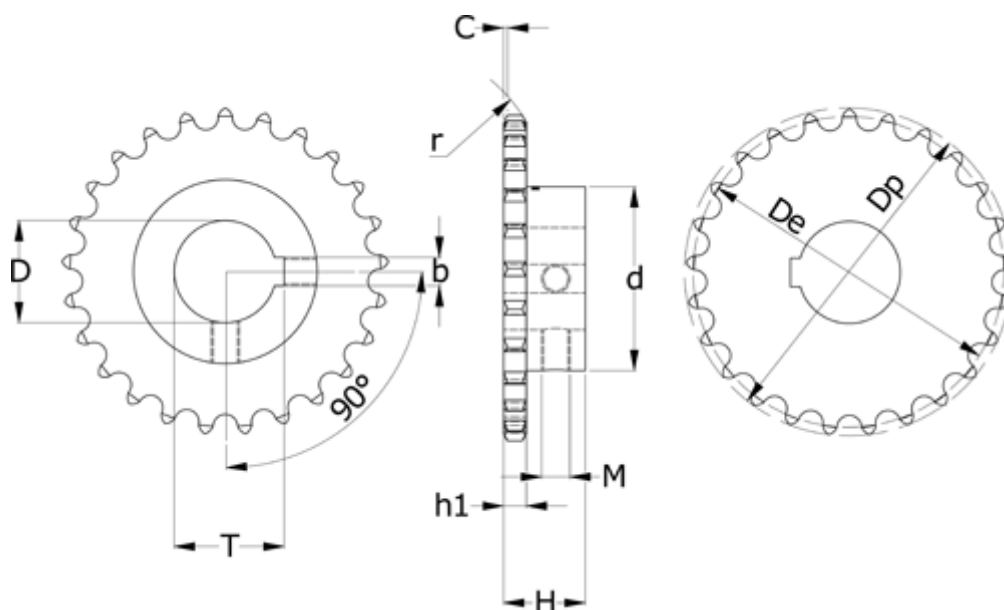

Article number: 616011005011012

Description: Sprocket 08 B-1 Z=11 simplex  
bore 12H7 with keyway

## Measures

$b = 4$	$M = M3$
$C = 1.3$	Number of teeth = 11
$d = 29$	Pitch = 12.7
$D = 12$	$r = 13$
$De = 45.07$	$t = 13.8$
$Dp = 48.7$	
$H = 25$	
$h1 = 7.2$	